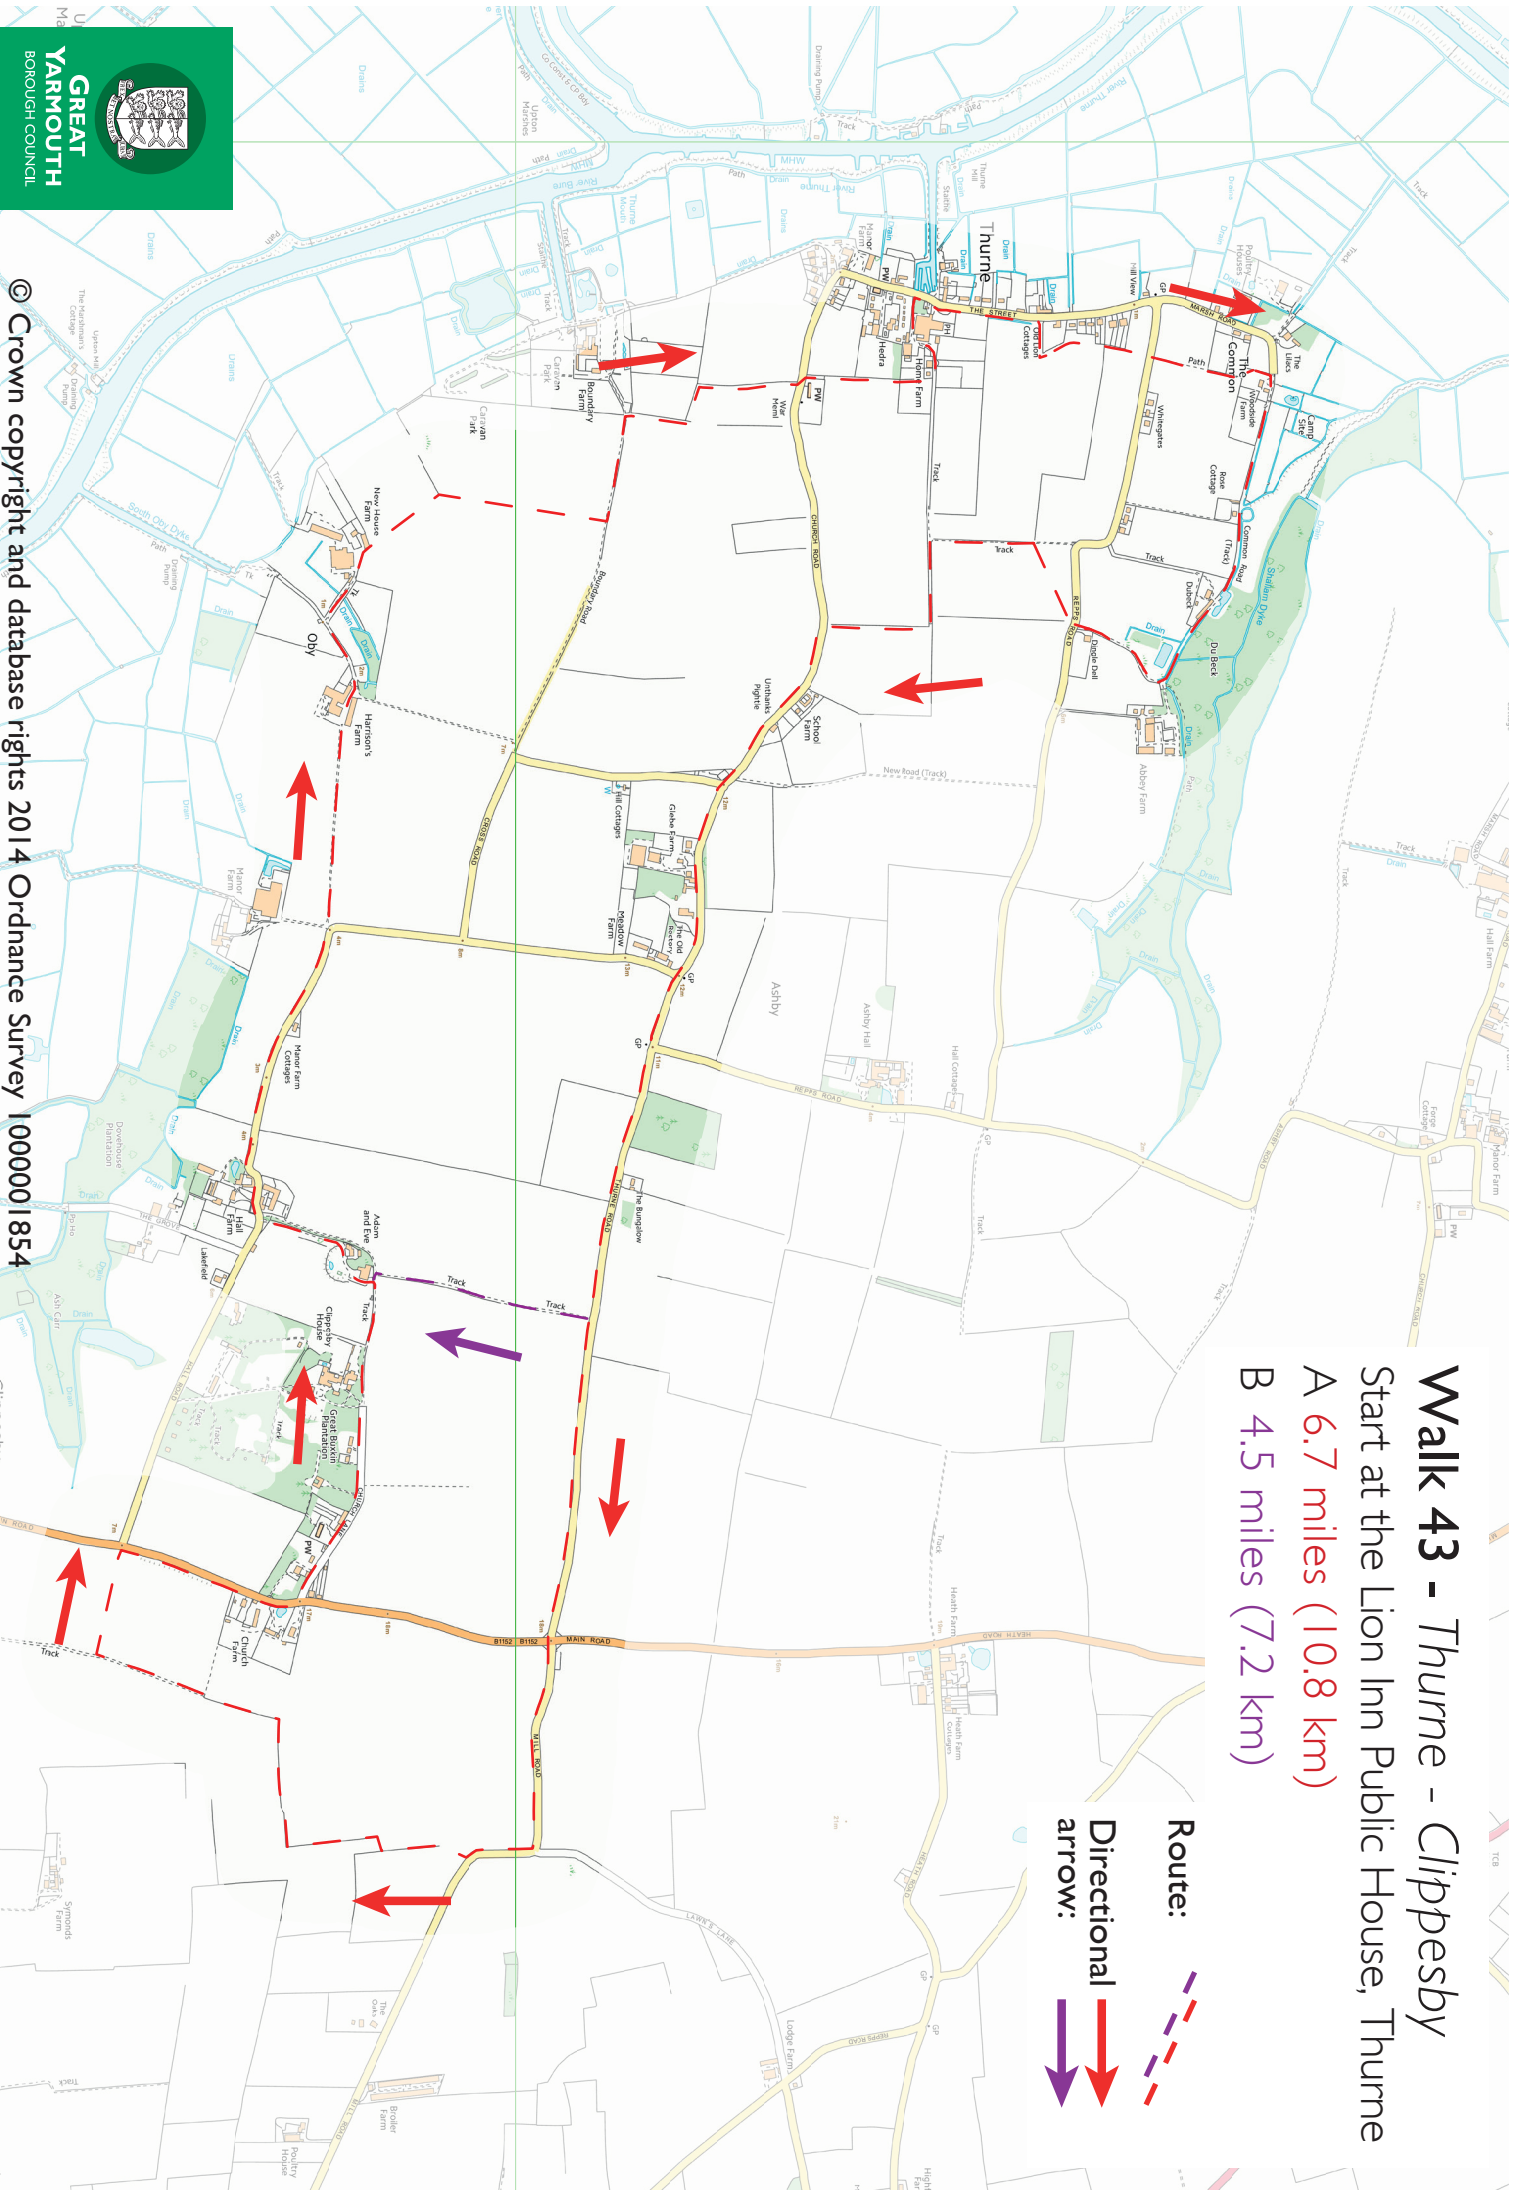

© Crown copyright and database rights 2014 Ordnance Survey 1000001854

Walk 43 - Thurne - Clippesby
 Start at the Lion Inn Public House, Thurne
 A 6.7 miles (10.8 km)
 B 4.5 miles (7.2 km)

Route: 
Directional arrow: 